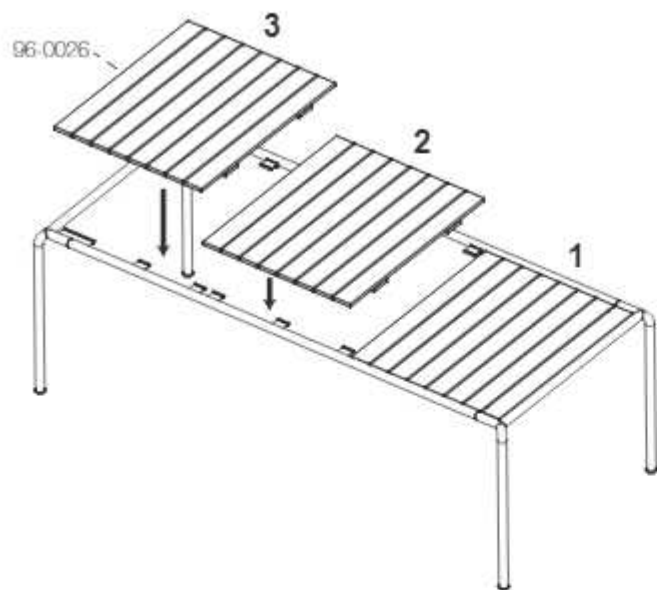

6

7

HOUE

AVANTI DINING TABLE 98x222

DESIGNED BY
HENRIK PEDERSEN

ASSEMBLY INSTRUCTIONS

97-0007