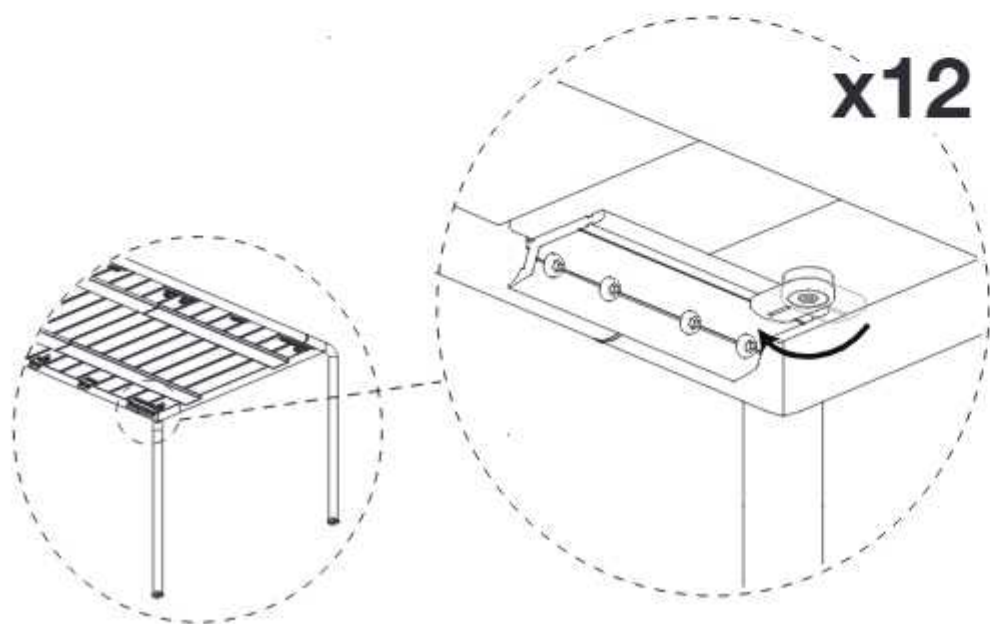

6

7

HOUE

AVANTI DINING TABLE 98x222

DESIGNED BY
HENRIK PEDERSEN

ASSEMBLY INSTRUCTIONS

97-0007